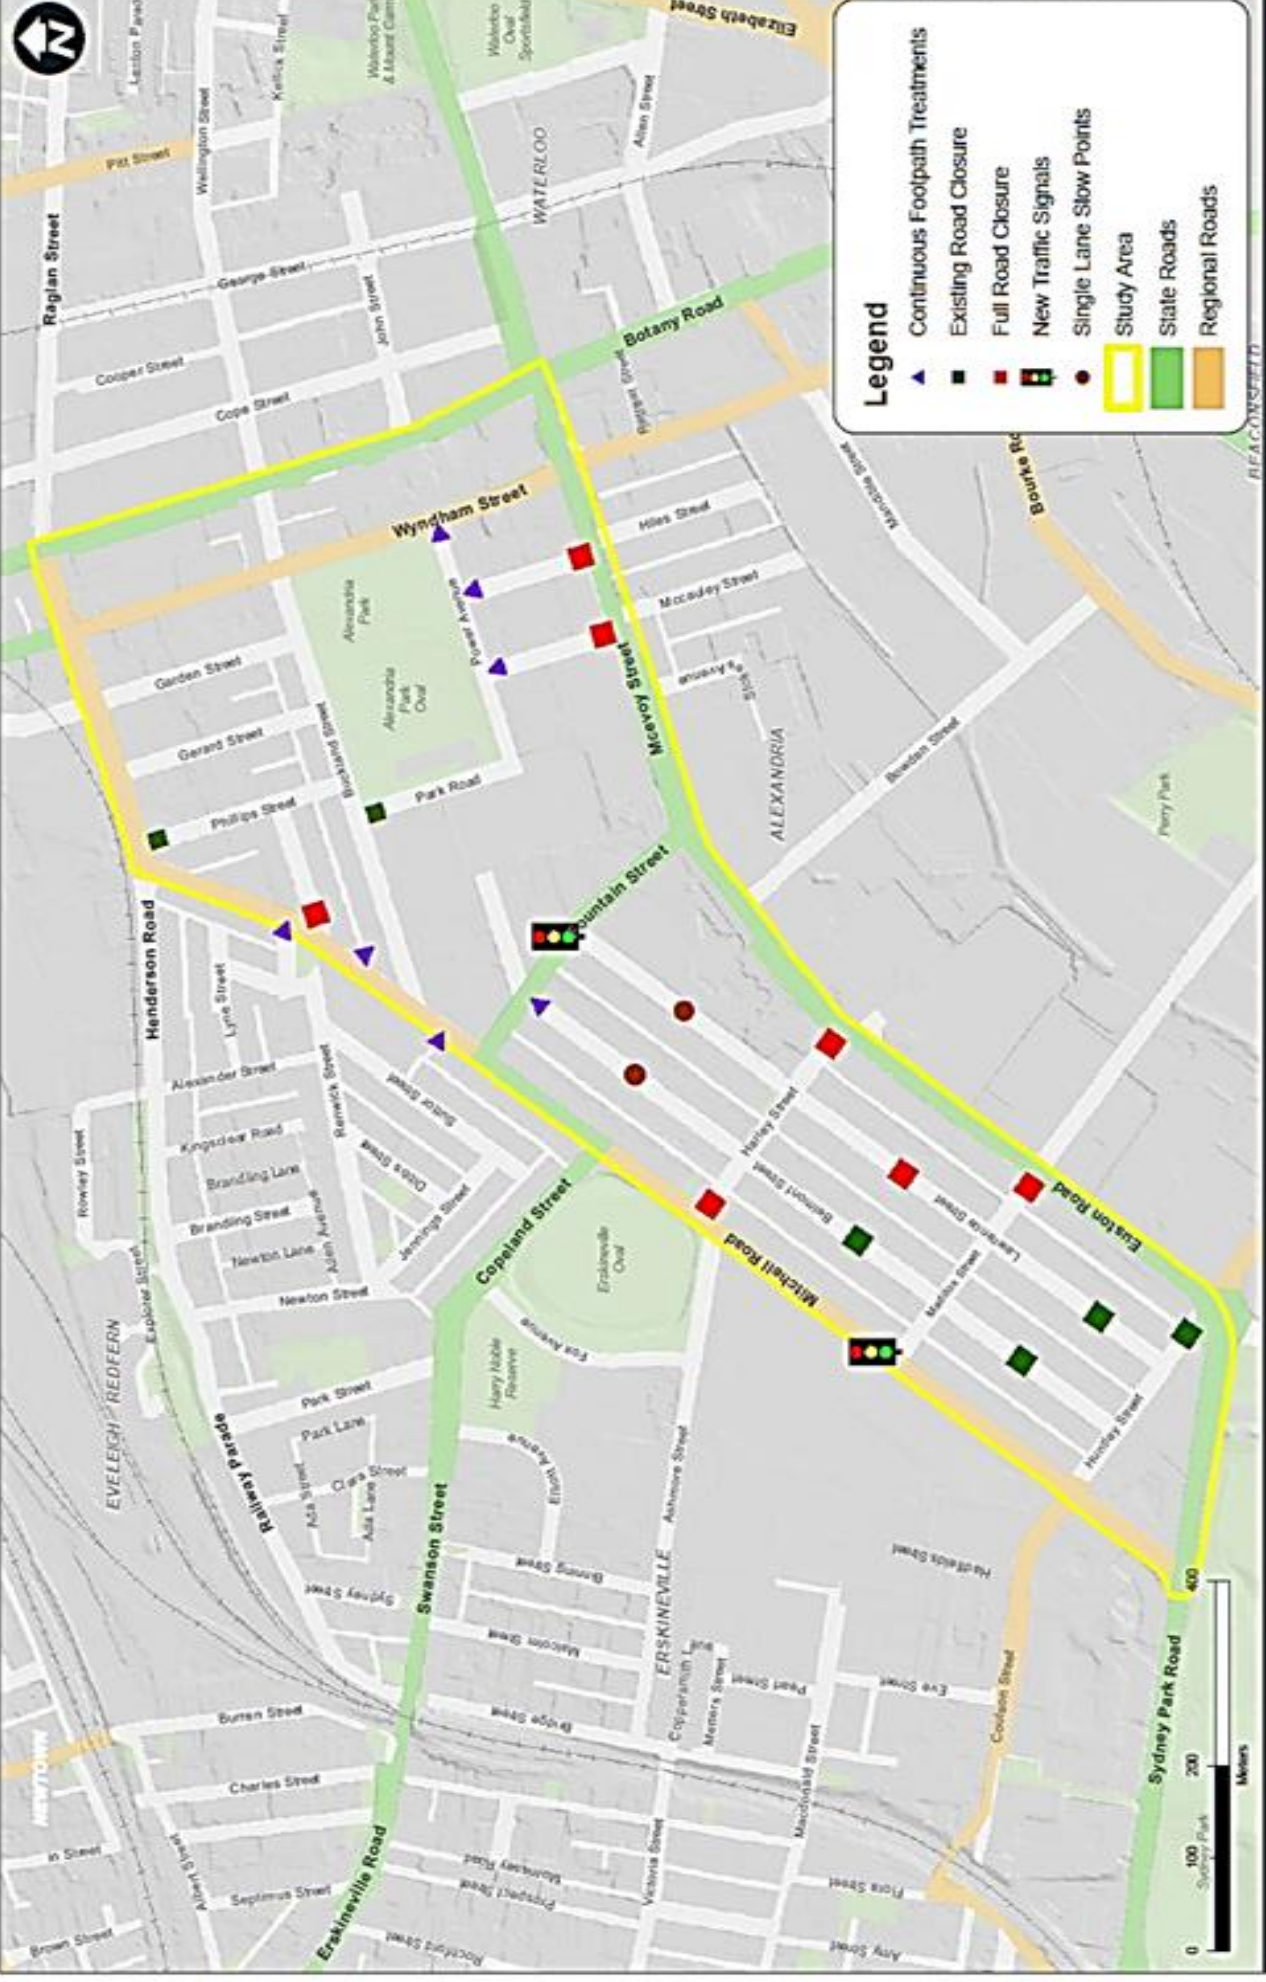

Legend

- Continuous Footpath Treatments
- Existing Road Closure
- Full Road Closure
- New Traffic Signals
- Single Lane Slow Points
- Study Area
- State Roads
- Regional Roads